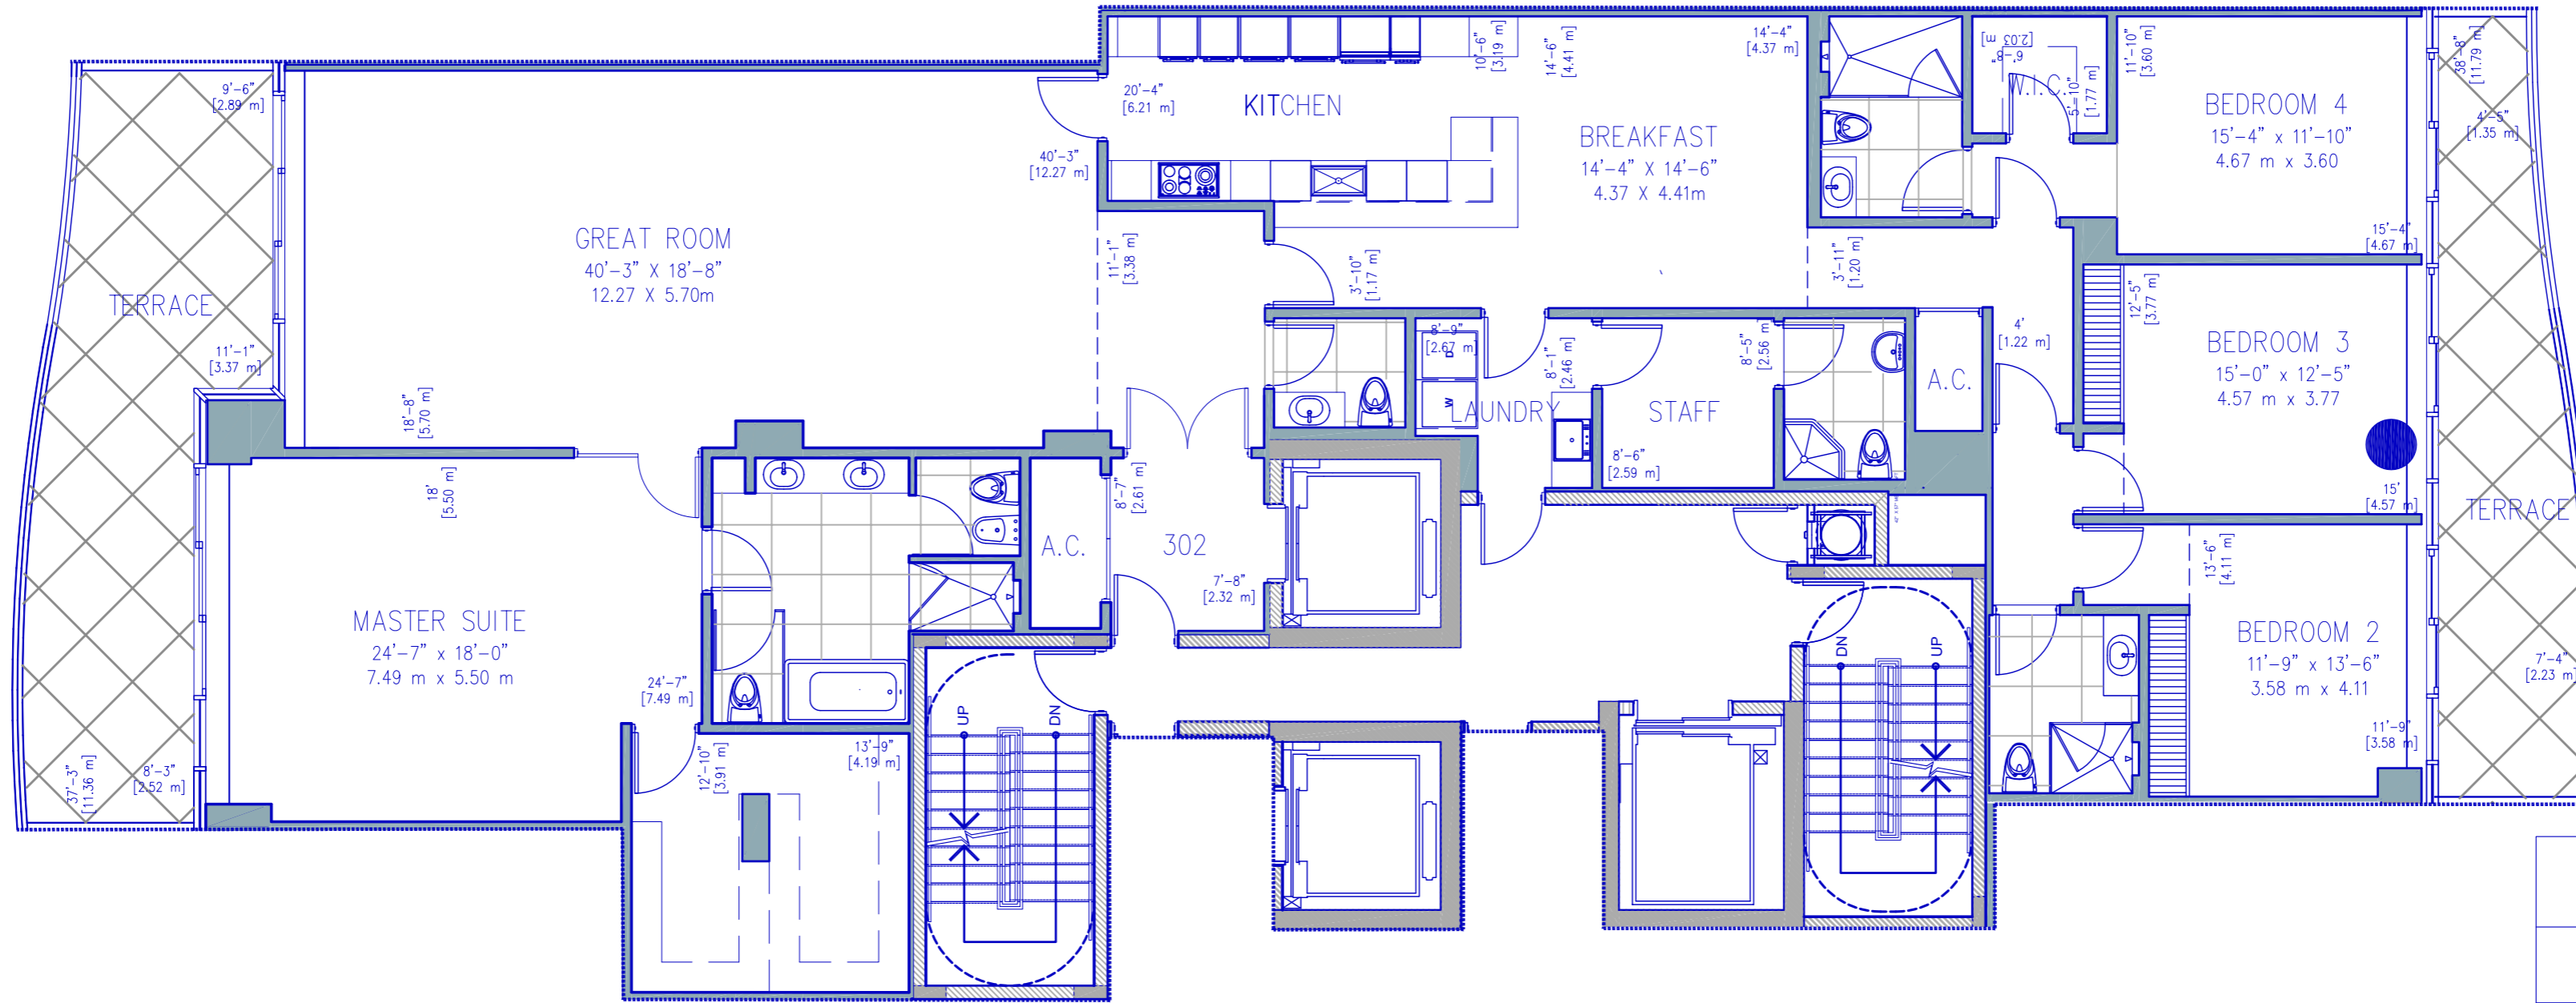

302

RESIDENCE

ocean

ocean

RESIDENCE	3,616.00 sq. ft.	339,93 sq. mt.
TERRACE	616.00 sq. ft.	57,22 sq. mt.
Total:	4,232.00 sq. ft.	397,15 sq. mt.

CHÂTEAU
OCEAN RESIDENCES